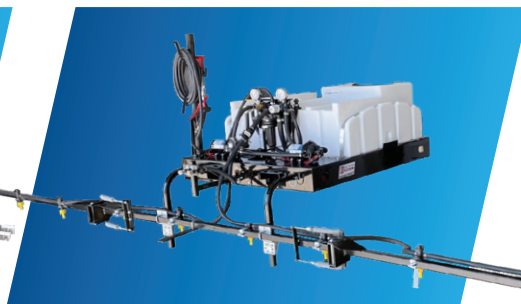

Available Spray Booms

- 12' or 18' folding booms with adjustable height.
- Choose your own TeeJet tips and spacing.
- Larger custom booms are available.
- Rate controllers and GPS mapping options available.