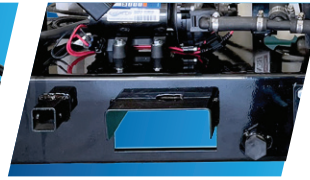

If you are looking for a professional piece of equipment that works better and lasts longer, **order your BENCO sprayer today.**

Standard BENCO 80 gallon low profile sprayer

Packed with Features

- 1 Heavy-duty 14 gauge steel powdercoated frame
- 2 Rugged 50, 80 or 100 gallon full drain tank
- 3 Dual 3.0 GPM 12v pumps feeds each nozzle independently
- 4 Flexible wired remote control allows instant fenceline spraying
- 5 Dual Banjo pressure regulators w/ liquid-filled gauges
- 6 Banjo inline filter strainer to minimize clogs
- 7 Brass valve turns off spray nozzle for wand-only spraying
- 8 Professional Valley Industries adjustable spray gun (NEW!)
- 9 Standard 25' wand hose. (longer hoses & hose reels available)
- 10 Standard Boominator boomless nozzles give 32' of uniform coverage
- 11 3/4" Quick-fill port with Banjo valve protected inside skid
- 12 Reinforced fork receivers for easy handling, even with a full tank
- 13 Mounting point for optional 12' or 18' quick-release spray booms

SERIOUS SPRAYERS ENGINEERED FOR SERIOUS WORK

BENCO 50 gallon
Low Profile Sprayer
with both boomless
& 16' boom options

Boomless Tips give 32' of coverage in uneven fields.

Boomless tips never dig in the dirt and rarely get clogged. Great for uneven ground.

50,80 or 100 Gallon Total Drain Tank

BENCO's total-drain tanks are specifically designed to get every drop out onto your fields.

Simple flexible controller

The convenient wired controller allows instant fenceline spraying and can be placed anywhere in your cab.