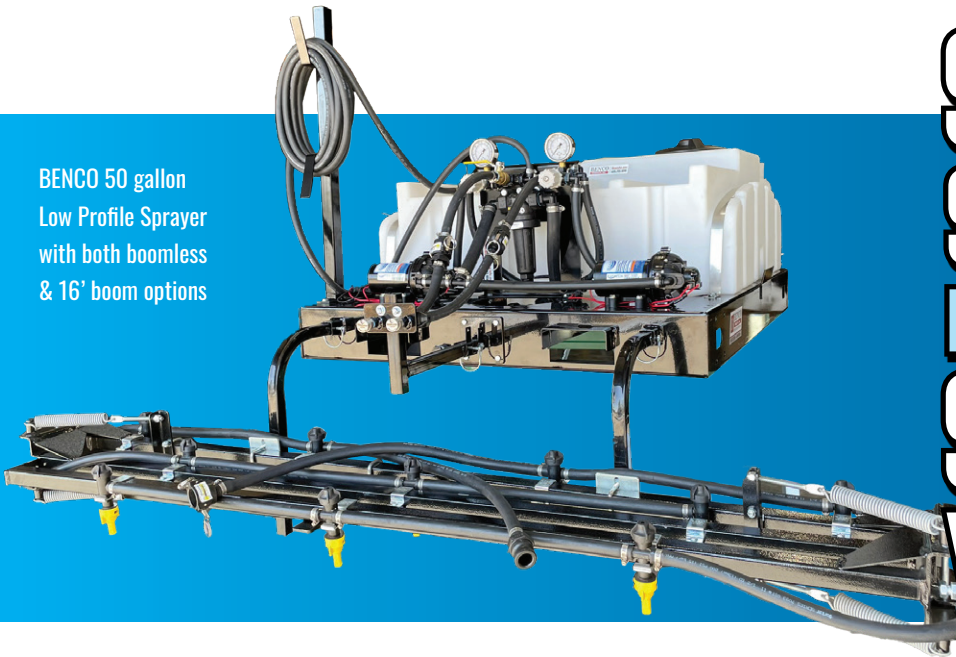

Better Quality. Better Features. Better Sprayers.

BENCO sprayers are the best designed and toughest built sprayers available anywhere.

Every BENCO sprayer is designed and built to be the toughest, smartest, easiest to use, and most versatile UTV sprayer on the market. The farmers that buy our equipment spray for a living. They expect the same level of quality in their UTV sprayer that they get from their field machines. Whether they are spot spraying their fields, treating their pastures, or just cleaning up their homestead, our customers know their BENCO Sprayer will do the job right.

If you are looking for a professional piece of equipment that works better and lasts longer, **order your BENCO sprayer today.**

Standard BENCO 80 gallon low profile sprayer

Packed with Features

- 1 Heavy-duty 14 gauge steel powdercoated frame
- 2 Rugged 50, 80 or 100 gallon full drain tank
- 3 Dual 3.0 GPM 12v pumps feeds each nozzle independently
- 4 Flexible wired remote control allows instant fenceline spraying
- 5 Dual Banjo pressure regulators w/ liquid-filled gauges
- 6 Banjo inline filter strainer to minimize clogs
- 7 Brass valve turns off spray nozzle for wand-only spraying
- 8 Professional Valley Industries adjustable spray gun (NEW!)
- 9 Standard 25' wand hose. (longer hoses & hose reels available)
- 10 Standard Boominator boomless nozzles give 32' of uniform coverage
- 11 3/4" Quick-fill port with Banjo valve protected inside skid
- 12 Reinforced fork receivers for easy handling, even with a full tank
- 13 Mounting point for optional 12' or 18' quick-release spray booms

SERIOUS SPRAYERS ENGINEERED FOR SERIOUS WORK

BENCO 50 gallon
Low Profile Sprayer
with both boomless
& 16' boom options

Boomless Tips give 32' of coverage in uneven fields.

Boomless tips never dig in the dirt and rarely get clogged. Great for uneven ground.