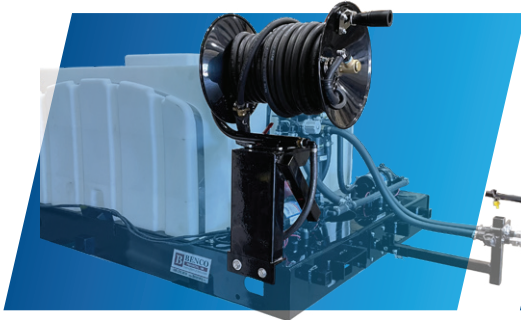

B

CUSTOM OPTIONS FOR ANY SPRAYING JOB

Hose Reel Options

- Simple manual hose reel for easy hand spraying.
- Holds up to 75' of 3/8" hose.
- Hose reel locks during transport.
- Power rewind large capacity reels available.