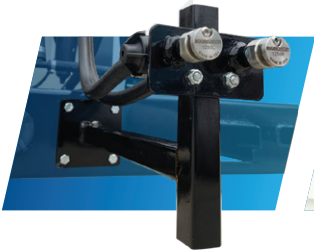

If you are looking for a professional piece of equipment that works better and lasts longer, **order your BENCO sprayer today.**

Standard BENCO 80 gallon low profile sprayer

Packed with Features

- 1 Heavy-duty 14 gauge steel powdercoated frame
- 2 Rugged 50, 80 or 100 gallon full drain tank
- 3 Dual 3.0 GPM 12v pumps feeds each nozzle independently
- 4 Flexible wired remote control allows instant fenceline spraying
- 5 Dual Banjo pressure regulators w/ liquid-filled gauges
- 6 Banjo inline filter strainer to minimize clogs
- 7 Brass valve turns off spray nozzle for wand-only spraying
- 8 Professional Valley Industries adjustable spray gun (NEW!)
- 9 Standard 25' wand hose. (longer hoses & hose reels available)
- 10 Standard Boominator boomless nozzles give 32' of uniform coverage
- 11 3/4" Quick-fill port with Banjo valve protected inside skid
- 12 Reinforced fork receivers for easy handling, even with a full tank
- 13 Mounting point for optional 12' or 18' quick-release spray booms

SERIOUS SPRAYERS ENGINEERED FOR SERIOUS WORK

BENCO 50 gallon
Low Profile Sprayer
with both boomless
& 16' boom options

Boomless Tips give 32' of coverage in uneven fields.

Boomless tips never dig in the dirt and rarely get clogged. Great for uneven ground.

50,80 or 100 Gallon Total Drain Tank

BENCO's total-drain tanks are specifically designed to get every drop out onto your fields.

Simple flexible controller

The convenient wired controller allows instant fenceline spraying and can be placed anywhere in your cab.