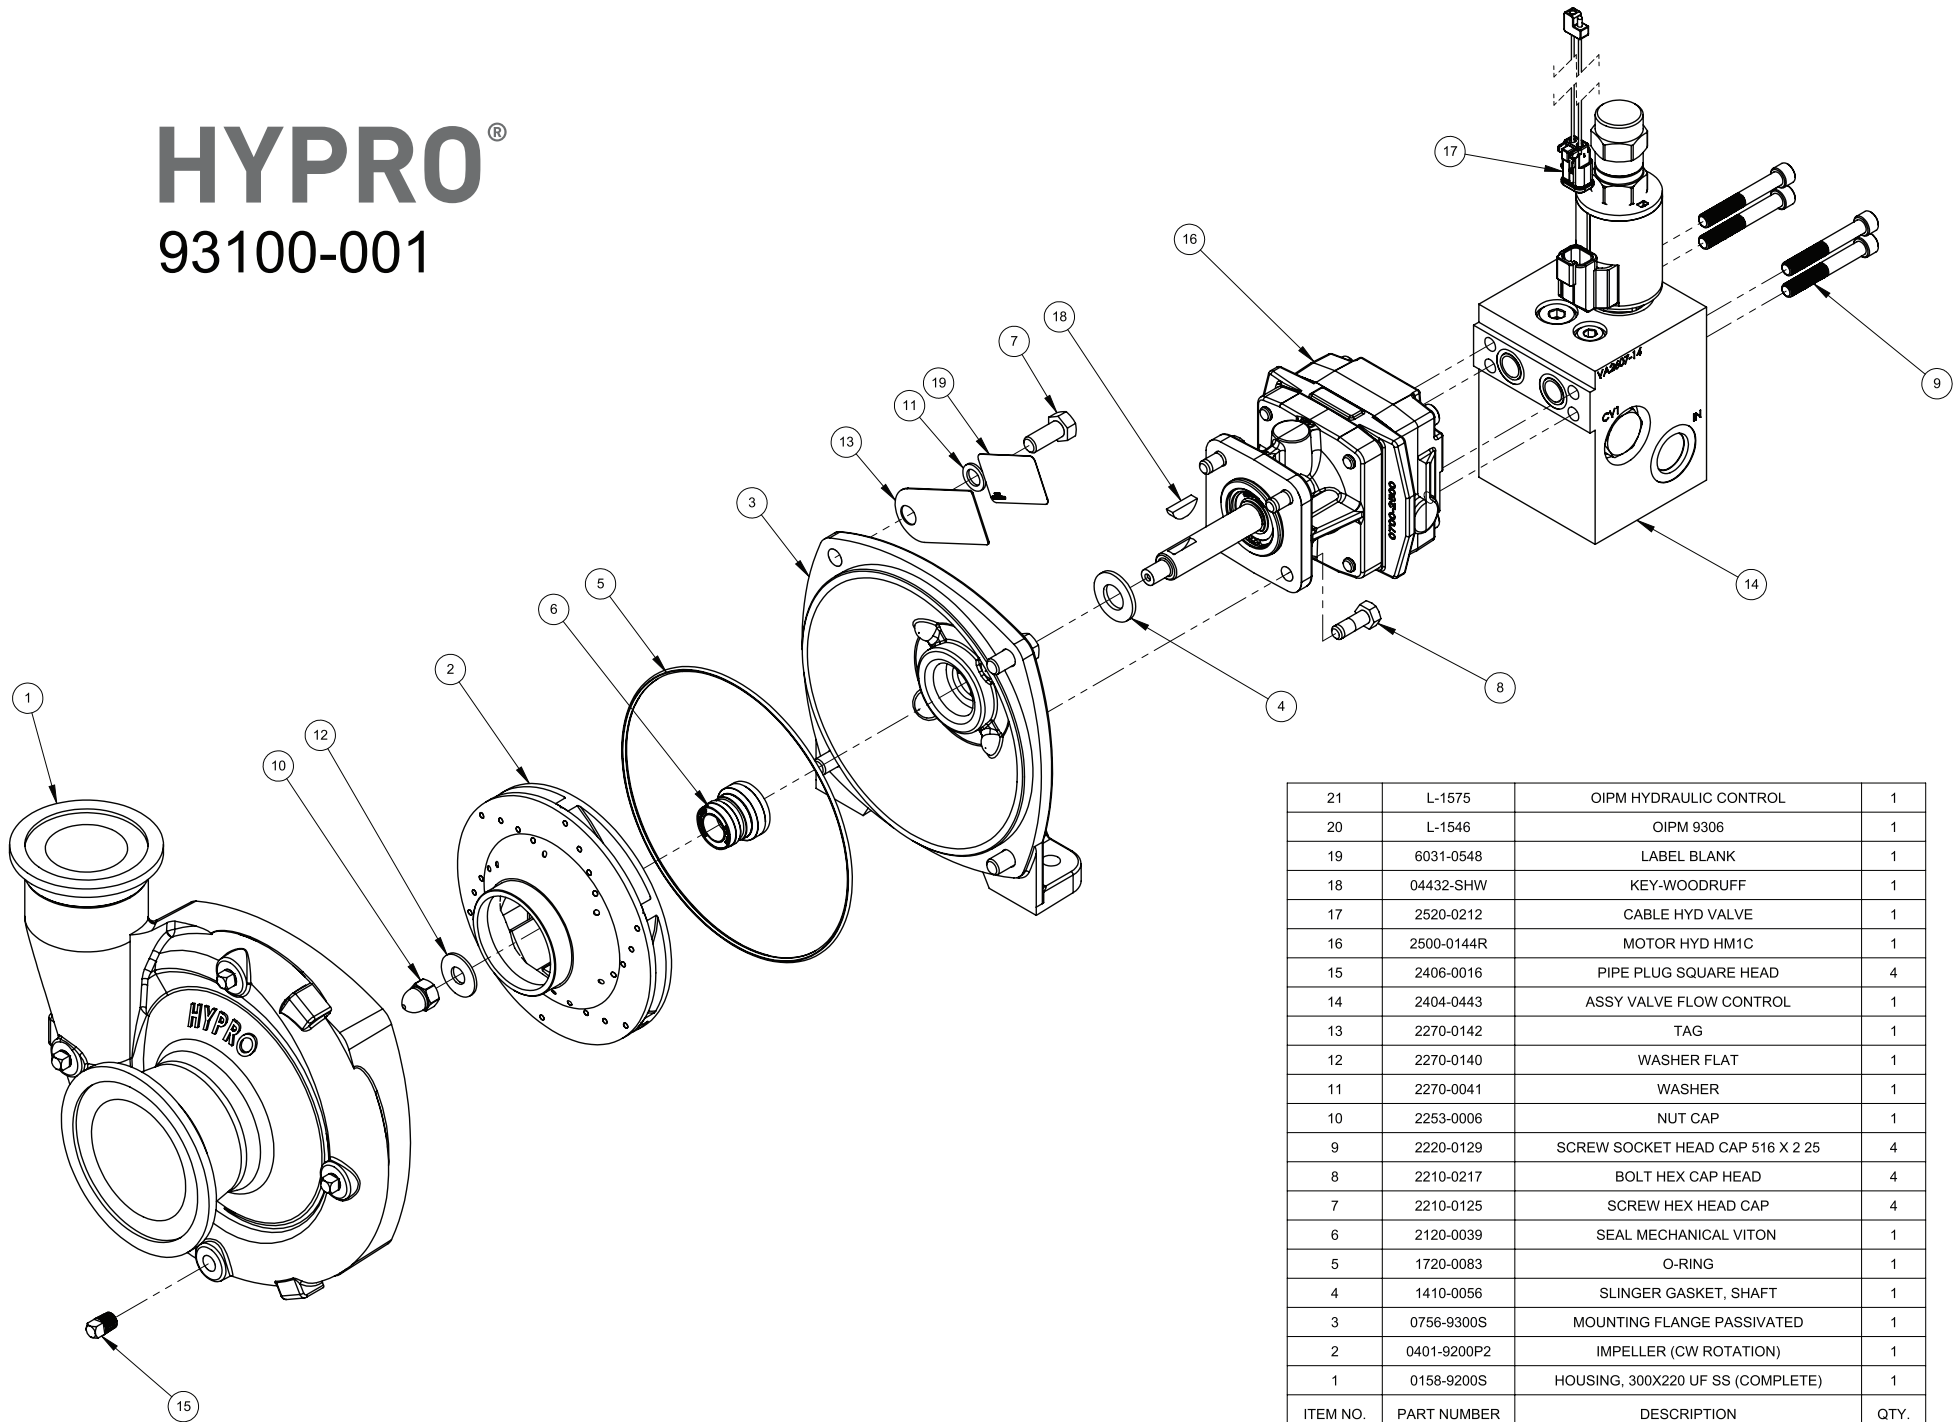

## 93100-001

21	L-1575	OIPM HYDRAULIC CONTROL	1
20	L-1546	OIPM 9306	1
19	6031-0548	LABEL BLANK	1
18	04432-SHW	KEY-WOODRUFF	1
17	2520-0212	CABLE HYD VALVE	1
16	2500-0144R	MOTOR HYD HM1C	1
15	2406-0016	PIPE PLUG SQUARE HEAD	4
14	2404-0443	ASSY VALVE FLOW CONTROL	1
13	2270-0142	TAG	1
12	2270-0140	WASHER FLAT	1
11	2270-0041	WASHER	1
10	2253-0006	NUT CAP	1
9	2220-0129	SCREW SOCKET HEAD CAP 516 X 2 25	4
8	2210-0217	BOLT HEX CAP HEAD	4
7	2210-0125	SCREW HEX HEAD CAP	4
6	2120-0039	SEAL MECHANICAL VITON	1
5	1720-0083	O-RING	1
4	1410-0056	SLINGER GASKET, SHAFT	1
3	0756-9300S	MOUNTING FLANGE PASSIVATED	1
2	0401-9200P2	IMPELLER (CW ROTATION)	1
1	0158-9200S	HOUSING, 300X220 UF SS (COMPLETE)	1
ITEM NO.	PART NUMBER	DESCRIPTION	QTY.