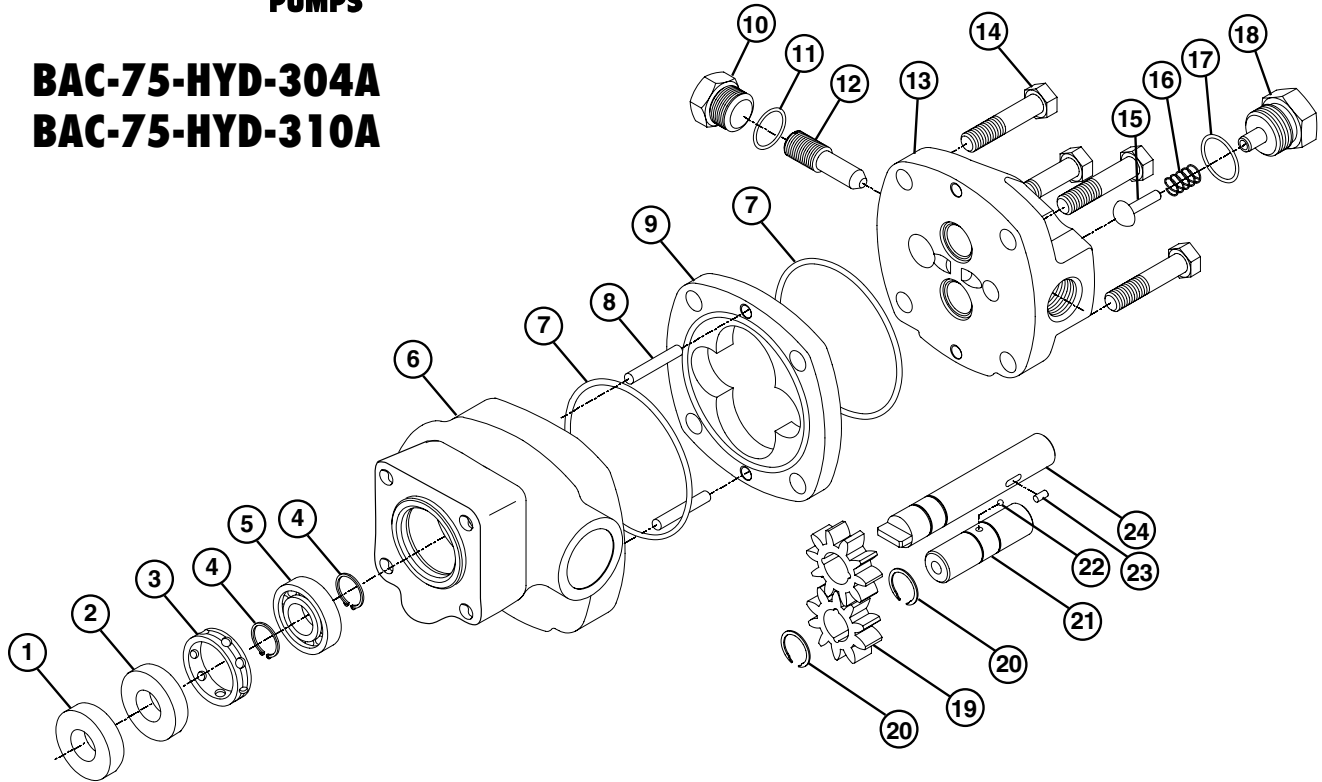

HYDRAULIC MOTOR PARTS LIST

BAC-75-HYD-304A
BAC-75-HYD-310A

REF #	MODEL 304A	MODEL 310A	DESCRIPTION	REQ.
1 [Ⓢ]	40162	40162	Seal support spacer, S300	1
2 [Ⓢ]	40154	40154	Seal cartridge, BAC-75-300-TLS	1
3	43056	43056	Spacer seal/bearing, perforated, 300A series motor	1
4	43205	43205	Retaining ring, bearing	2
5	43225	43225	Ball bearing	1
6	43016	43016	Drive plate	1
7 [Ⓢ]	43130	43130	O-ring, housing seal	2
8	43085	43080	Dowel pin, housing	2
9	43005	43000	Gear housing	1
10	43275	43275	Cap, needle valve, 300A series motor	1
11 [Ⓢ]	43276	43276	O-ring, needle cap, 300A series motor	1
12	43265	43265	Needle, 300A series motor	1
13	43021	43021	End plate, 300A series motor	1
14	43185	43180	Cap screw, 3/8" N.C. hex head	4
15	43210	43210	Plunger, reverse flow check	1
16	43060	43060	Spring, reverse flow check	1
17 [Ⓢ]	43290	43290	O-ring, reverse flow check	1
18	43070	43070	Valve cap, reverse flow check	1
19	43035	43030	Gear	2
20	43240	43240	Retaining ring, gear	2
21	43235	43230	Idler shaft	1
22	43250	43250	Ball, idler shaft	1
23	43195	43190	Dowel pin, drive shaft	1
24	43046	43039	Drive shaft	1
Ⓢ	41362	41362	Motor repair kit, includes 1, 2, 7, 11, 17, & 21	--