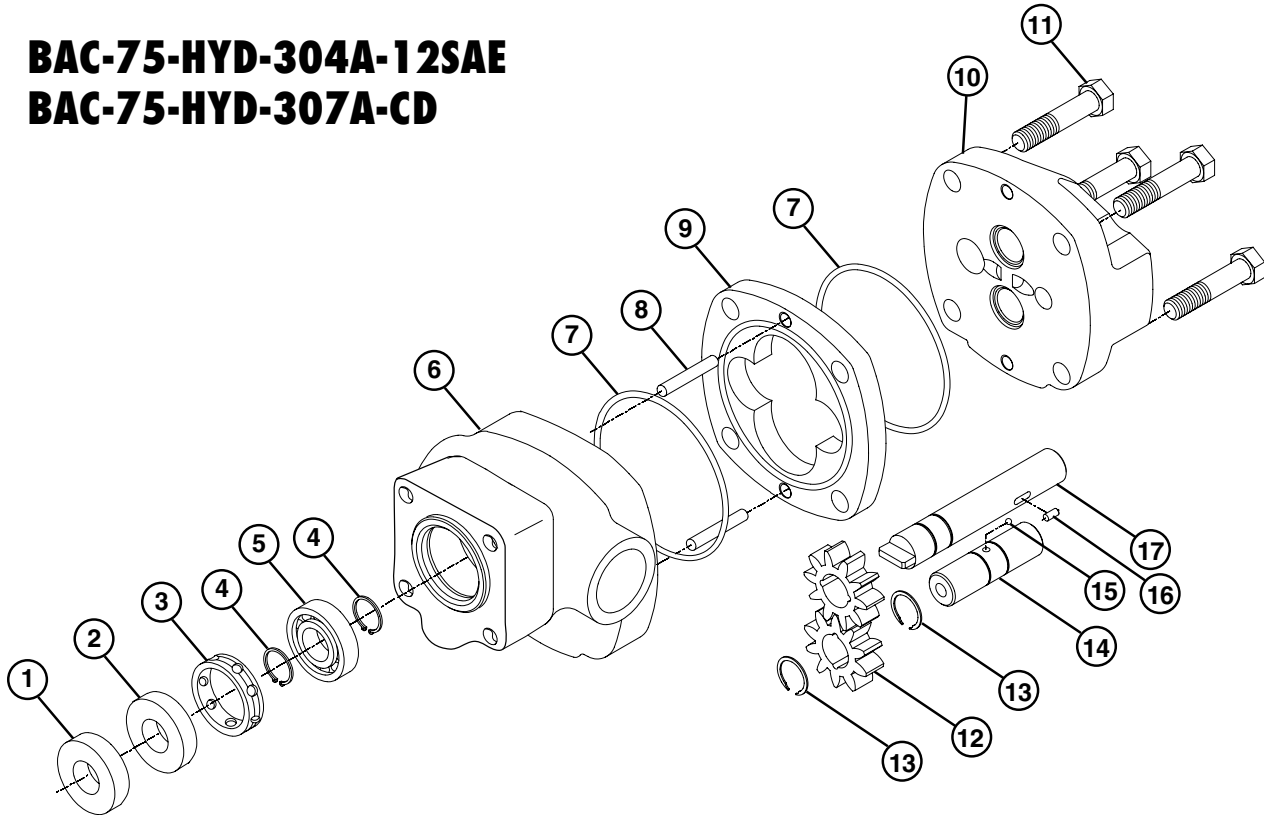

BAC-75-HYD-304A-12SAE
BAC-75-HYD-307A-CD

REF#	MODEL 304A-12SAE	MODEL 307A-CD	DESCRIPTION	REQ.
1^①	40162	40162	Seal support spacer, S300	1
2^①	40154	40154	Seal cartridge, BAC-75-300-TLS	1
3	43056	43056	Spacer seal/bearing, perforated, 300A series motor	1
4	43205	43205	Retaining ring, bearing	2
5	43225	43225	Ball bearing	1
6	43016	--	Drive plate, 300A series motor	1
6	--	43017	Drive plate, #6 SAE case drain, 300A series motor	1
7^①	43130	43130	O-ring, housing seal	2
8	43085	43081	Dowel pin, housing	2
9	43005	43001	Gear housing	1
10	43025	43025	End plate, #12 SAE end ports	1
11	43185	43185	Cap screw, 3/8" N.C. hex head	4
12	43035	43031	Gear	2
13	43240	43240	Retaining ring, gear	2
14^①	43235	43231	Idler shaft	1
15	43250	43250	Ball, idler shaft	1
16	43195	43191	Dowel pin, drive shaft	1
17	43046	43043	Drive shaft	1
①	41362	41362	Motor repair kit, includes 1, 2, 7, & 14	--